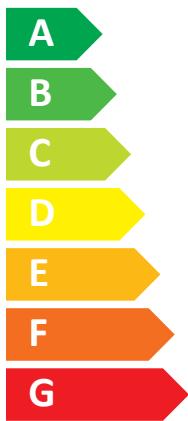

ENERG
енергия · ενεργεια

Dimplex

HPL 9S-TUW

A⁺⁺

A

Two icons showing sound power levels: a speaker inside a house icon labeled **42 dB**, and a speaker outside a house icon labeled **53 dB**. In the background, a map of Europe is shown with different regions shaded in various shades of blue.

Legend for power consumption levels, shown as colored squares:

- Dark blue square: 04 kW
- Medium blue square: **05 kW**
- Light blue square: 07 kW